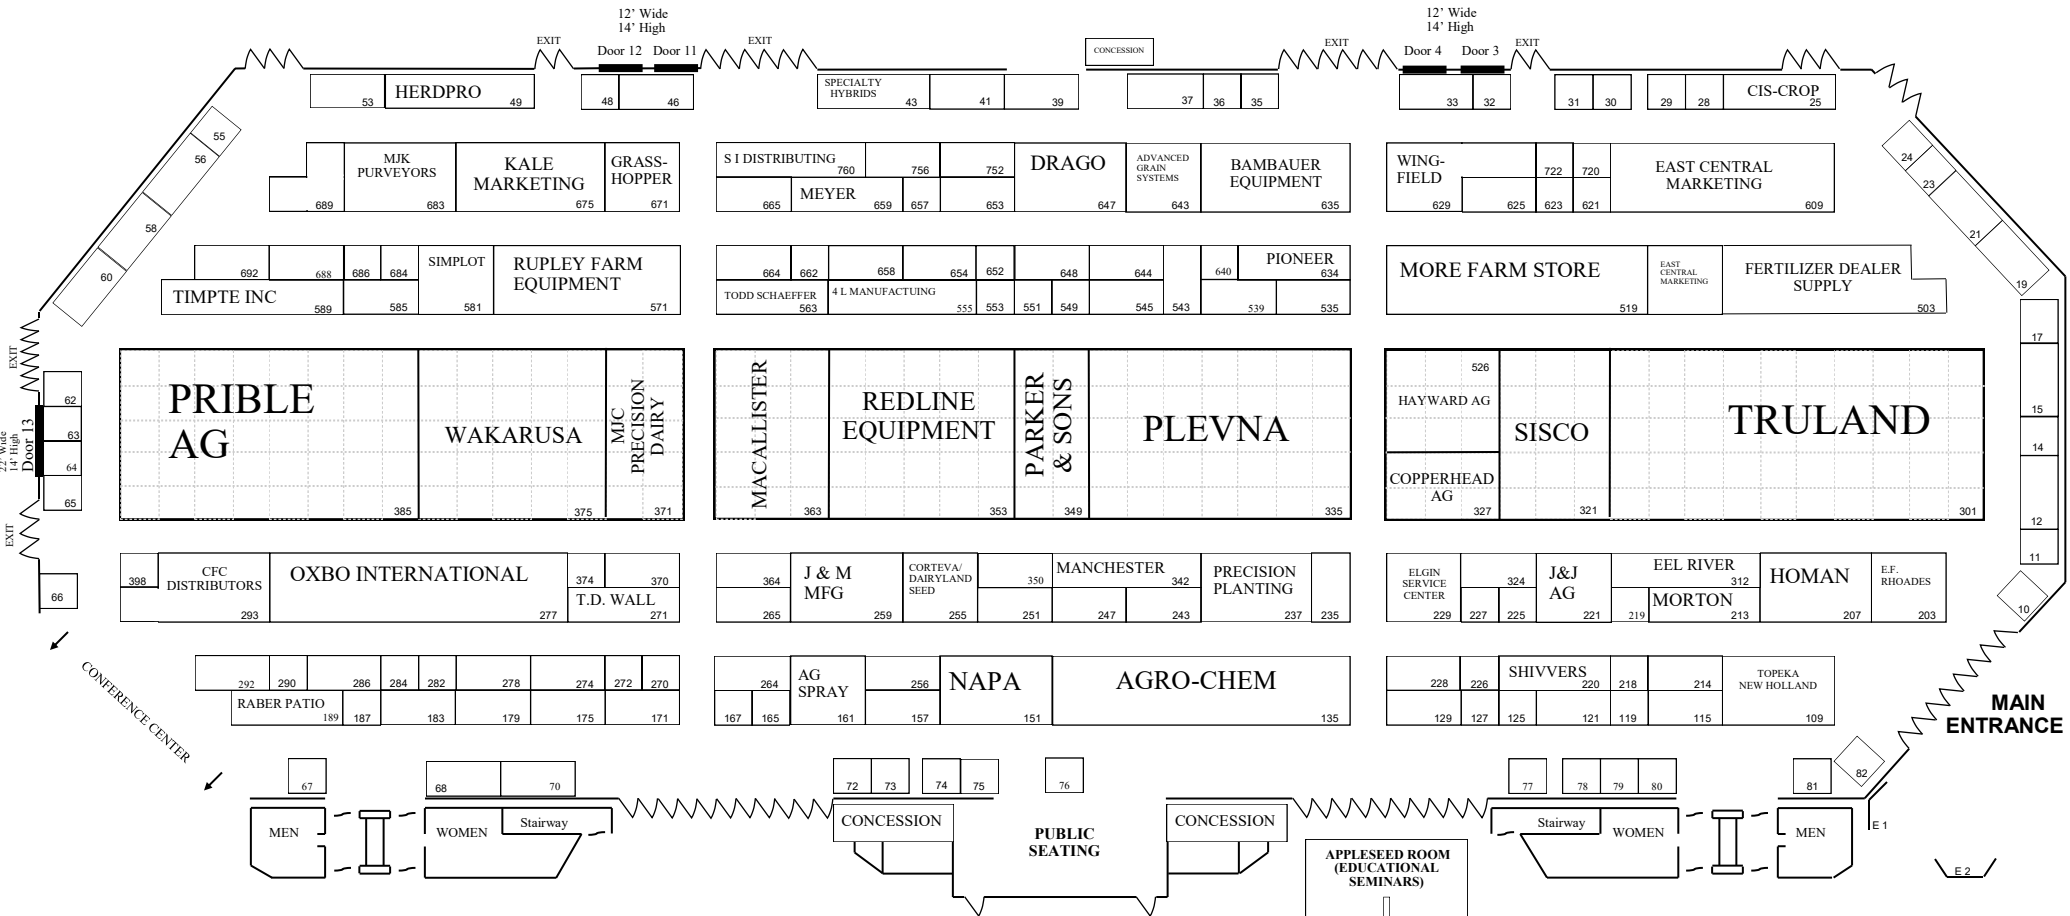

# FORT WAYNE FARM SHOW EXPO CENTER ALLEN COUNTY WAR MEMORIAL COLISEUM

## EXPO I

## EXPO II

### Overhead Door Dimensions

**Door # 3, # 4, # 11 & # 12 are 12' wide x 14' high**

**Door # 13 is 22' wide x 14' high**

**10' wide x 10' deep Display Booths  
10' wide Isles**